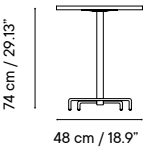

Collection available in:

STRUCTURE

Metal finishes p. 256

TABLE-TOP

Metal finishes p. 256

HPL or Solid Core p. 268

Dimensions in cm and inches
Medidas en cms y pulgadas

Height 74 cm / 29.13"