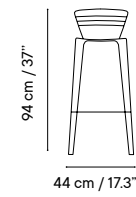

iSi 8067
Stool 76