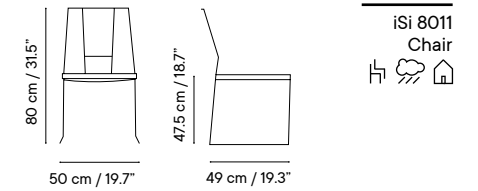

Collection available in:

STRUCTURE

Metal finishes p. 256

UPHOLSTERY

Outdoor fabrics p. 260

Outdoor technical leather p. 264

Dimensions in cm and inches
Medidas en cms y pulgadas

iSi 8011
Pine green
RAL 6005