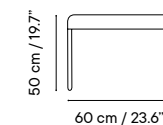

Toscana

Designed by iSiMAR

Collection made of aluminum, polyester powder coated. Suitable for outdoor, indoor, and contract use.

Colección fabricada con aluminio lacado con polvo de poliéster. Apto para uso exterior, interior y contract.

Collection available in:

STRUCTURE

Metal finishes p. 256

UPHOLSTERY

Outdoor fabrics p. 260

Outdoor technical leather p. 264

Dimensions in cm and inches
Medidas en cms y pulgadas