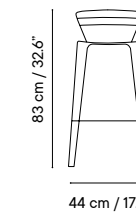

iSi 9137
Stool 76