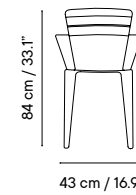

Collection available in:

STRUCTURE
Metal finishes p. 256

UPHOLSTERY
Outdoor fabrics p. 260
Outdoor technical leather p. 264

Dimensions in cm and inches
Medidas en cms y pulgadas

iSi 9135
Chair

iSi 9136
Armchair