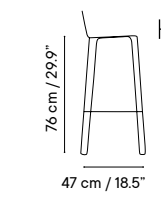

iSi 8067
Stool 76