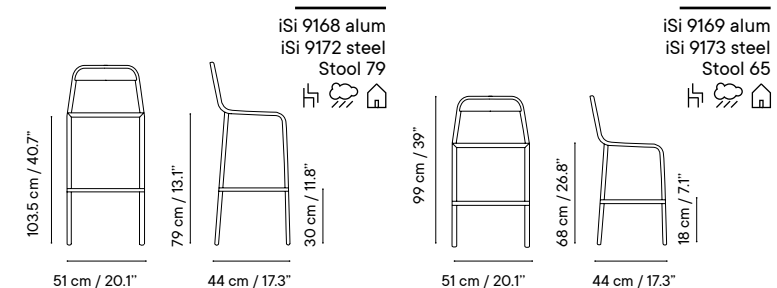

UPHOLSTERY

Outdoor fabrics p. 260

Outdoor technical leather p. 264

Dimensions in cm and inches
 Medidas en cms y pulgadas

iSi 9166 alum
 iSi 9170 steel
 Chair

iSi 9167 alum
 iSi 9171 steel
 armchair

iSi 9168 alum
 iSi 9172 steel
 Stool 79