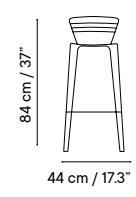

iSi 8068
Stool 65