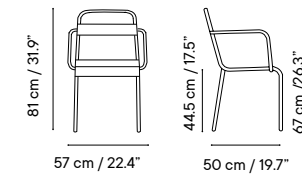

Collection available in:

STRUCTURE

Metal finishes p. 256

UPHOLSTERY

Outdoor fabrics p. 260

Outdoor technical leather p. 264

Dimensions in cm and inches
Medidas en cms y pulgadas

iSi 8055
Chair