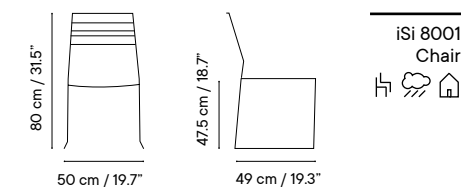

Collection available in:

STRUCTURE

Metal finishes p. 256

UPHOLSTERY

Outdoor fabrics p. 260

Outdoor technical leather p. 264

Dimensions in cm and inches
Medidas en cms y pulgadas

iSi 8001
Chair