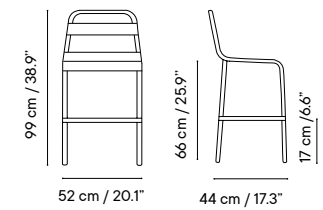

iSi 8057
Stool 66