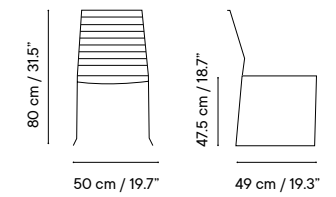

Collection available in:

STRUCTURE

Metal finishes p. 256

UPHOLSTERY

Outdoor fabrics p. 260

Outdoor technical leather p. 264

Dimensions in cm and inches
Medidas en cms y pulgadas

iSi 8026
Chair