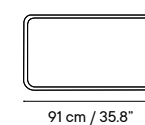

Toscana

Designed by iSiMAR

Collection made of aluminum, polyester powder coated. Suitable for outdoor, indoor, and contract use.

Colección fabricada con aluminio lacado con polvo de poliéster. Apto para uso exterior, interior y contract.

Collection available in:

STRUCTURE

Metal finishes p. 256

UPHOLSTERY

Outdoor fabrics p. 260

Outdoor technical leather p. 264

Dimensions in cm and inches
Medidas en cms y pulgadas