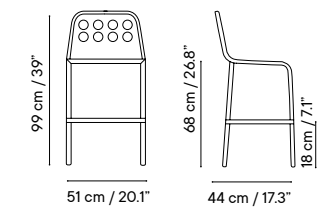

iSi 9212
Stool 79

iSi 9213
Stool 68