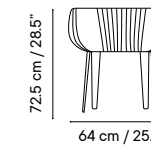

Collection available in:

STRUCTURE

Metal finishes p. 256

UPHOLSTERY

Outdoor fabrics p. 260

Outdoor technical leather p. 264

Dimensions in cm and inches
Medidas en cms y pulgadas

iSi 9133
Armchair
iSi 9163
Upholstered