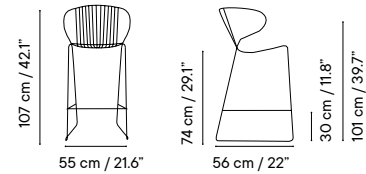

HPL or Solid Core p. 268

Porcelain p. 269

Dimensions in cm and inches
Medidas en cms y pulgadas

Dimensions in cm and inches
Medidas en cms y pulgadas

iSi 8072
Chair
Icons: chair, outdoor, indoor

iSi 8187
Pouf
NEW
Icons: pouf, outdoor, indoor

iSi 8073
Sofa complet
Icons: sofa, outdoor, indoor

iSi 9152
Poltrona
NEW
Icons: chair, outdoor, indoor

iSi 8146
Swing
iSi 8147
Swing with structure
Icons: swing, outdoor, indoor

iSi 8066
Stool 65
Icons: stool, outdoor, indoor