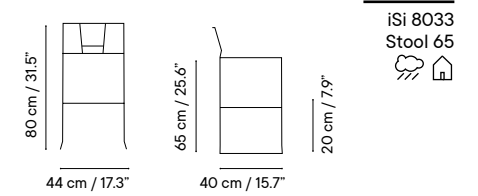

Collection available in:

STRUCTURE

Metal finishes p. 256

UPHOLSTERY

Outdoor fabrics p. 260

Outdoor technical leather p. 264

Dimensions in cm and inches
Medidas en cms y pulgadas

iSi 8011
Pine green
RAL 6005