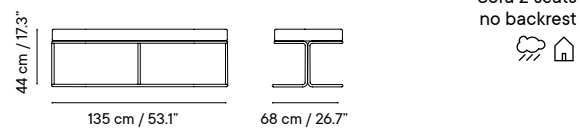

iSi 8127
Sofa 2 seats

iSi 8128
Sofa 2 seats
no backrest