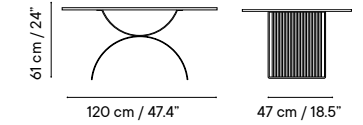

Table
NEW
Icon representing outdoor and indoor use.

Metal table top

iSi 8179	110 x 70 cm / 43.3" x 27.5"
iSi 8180	120 x 80 cm / 47.2" x 31.4"
iSi 8181	140 x 80 cm / 55.1" x 31.4"