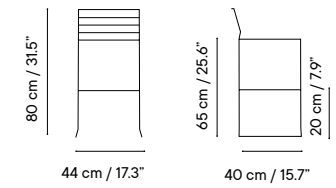

iSi 8030
Stool 65