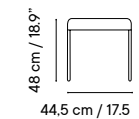

Collection available in:

STRUCTURE

Metal finishes p. 256

UPHOLSTERY

Outdoor fabrics p. 260

Outdoor technical leather p. 264

Dimensions in cm and inches
Medidas en cms y pulgadas

iSi 9087
Pouf