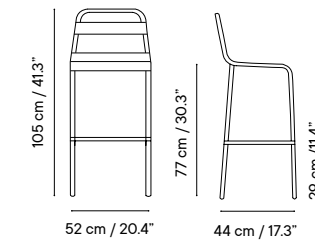

iSi 8058
Stool 77