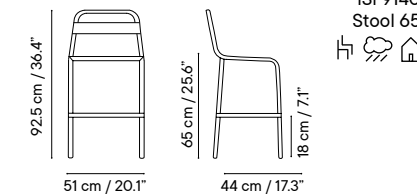

iSi 7204
Stool 79

iSi 9140
Stool 65