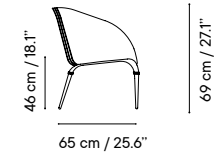

Colonial

Designed by iSiMAR

Collection made of galvanized wire, polyester powder coated. Suitable for outdoor, indoor, and contract use.

Colección fabricada con varilla de acero galvanizado y lacado con polvo de poliéster. Apto para uso exterior, interior y contract.

Collection available in:

STRUCTURE

Metal finishes p. 256

UPHOLSTERY

Outdoor fabrics p. 260

Outdoor technical leather p. 264