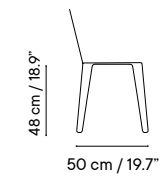

Collection available in:

STRUCTURE

Metal finishes p. 256

UPHOLSTERY

Outdoor fabrics p. 260

Outdoor technical leather p. 264

Dimensions in cm and inches
Medidas en cms y pulgadas

iSi 8034
Chair