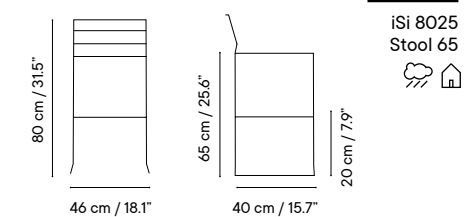

iSi 8003
Stool 76

iSi 8025
Stool 65