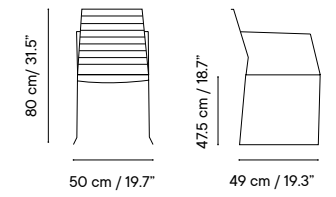

Collection available in:

STRUCTURE

Metal finishes p. 256

UPHOLSTERY

Outdoor fabrics p. 260

Outdoor technical leather p. 264

Dimensions in cm and inches
Medidas en cms y pulgadas

iSi 8026
Chair