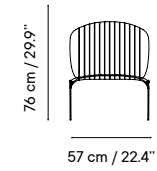

Colonial

Designed by iSiMAR

Collection made of galvanized wire, polyester powder coated. Suitable for outdoor, indoor, and contract use.

Colección fabricada con varilla de acero galvanizado y lacado con polvo de poliéster. Apto para uso exterior, interior y contract.

Collection available in:

STRUCTURE

Metal finishes p. 256

UPHOLSTERY

Outdoor fabrics p. 260

Outdoor technical leather p. 264