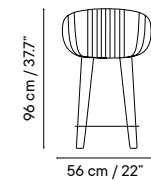

iSi 9165
Stool 65
iSi 9230
Upholstered