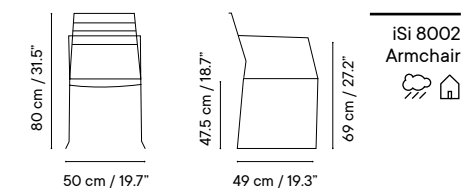

Collection available in:

STRUCTURE

Metal finishes p. 256

UPHOLSTERY

Outdoor fabrics p. 260

Outdoor technical leather p. 264

Dimensions in cm and inches
Medidas en cms y pulgadas

iSi 8001
Chair