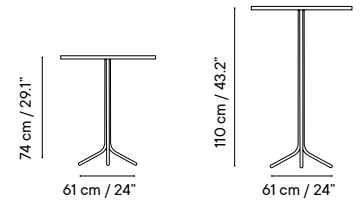

Collection available in:

STRUCTURE

Metal finishes p. 256

TABLE-TOP

Metal finishes p. 256

HPL or Solid Core p. 268

Dimensions in cm and inches
Medidas en cms y pulgadas

Height 74 cm / 29.1"