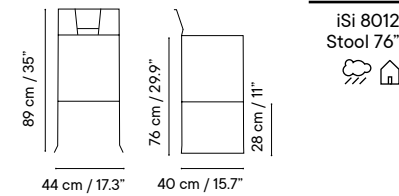

Collection available in:

STRUCTURE

Metal finishes p. 256

UPHOLSTERY

Outdoor fabrics p. 260

Outdoor technical leather p. 264

Dimensions in cm and inches
Medidas en cms y pulgadas

iSi 8011
Pine green
RAL 6005