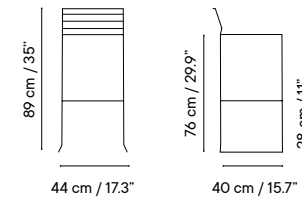

iSi 8029
Stool 76