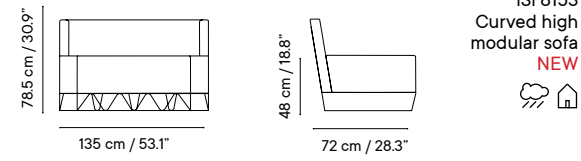

iSi 8153
Curved high modular sofa
NEW