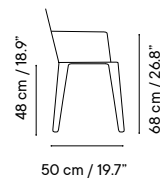

Collection available in:

STRUCTURE

Metal finishes p. 256

UPHOLSTERY

Outdoor fabrics p. 260

Outdoor technical leather p. 264

Dimensions in cm and inches
Medidas en cms y pulgadas

iSi 8034
Chair