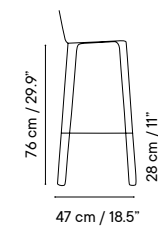

Collection available in:

STRUCTURE
Metal finishes p. 256

UPHOLSTERY
Outdoor fabrics p. 260
Outdoor technical leather p. 264

Dimensions in cm and inches
Medidas en cms y pulgadas

iSi 9135
Chair

iSi 9136
Armchair