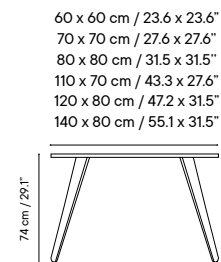

iSi 9126
iSi 9127
iSi 9128
iSi 8036
iSi 8037
iSi 8038

ADA available upon request.