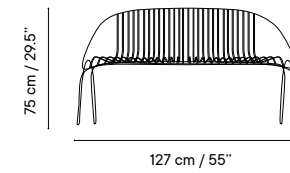

Colonial

Designed by iSiMAR

Collection made of galvanized wire, polyester powder coated. Suitable for outdoor, indoor, and contract use.

Colección fabricada con varilla de acero galvanizado y lacado con polvo de poliéster. Apto para uso exterior, interior y contract.

Collection available in:

STRUCTURE

Metal finishes p. 256

UPHOLSTERY

Outdoor fabrics p. 260

Outdoor technical leather p. 264