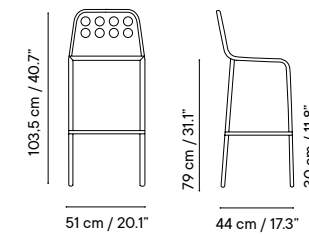

iSi 9212
Stool 79