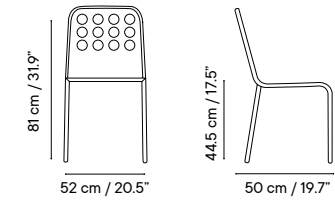

Collection available in:

STRUCTURE

Metal finishes p. 256

UPHOLSTERY

Outdoor fabrics p. 260

Outdoor technical leather p. 264

Dimensions in cm and inches
Medidas en cms y pulgadas

iSi 9210
Chair