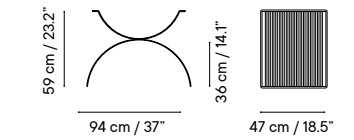

iSi 8177
Chair
NEW
Icon representing outdoor and indoor use.