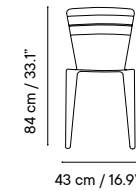

Collection available in:

STRUCTURE
Metal finishes p. 256

UPHOLSTERY
Outdoor fabrics p. 260
Outdoor technical leather p. 264

Dimensions in cm and inches
Medidas en cms y pulgadas

iSi 9135
Chair

iSi 9136
Armchair