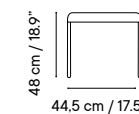

Collection available in:

STRUCTURE

Metal finishes p. 256

UPHOLSTERY

Outdoor fabrics p. 260

Outdoor technical leather p. 264

Dimensions in cm and inches
Medidas en cms y pulgadas

iSi 9087
Pouf