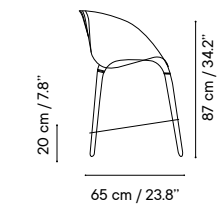

Colonial

Designed by iSiMAR

Collection made of galvanized wire, polyester powder coated. Suitable for outdoor, indoor, and contract use.

Colección fabricada con varilla de acero galvanizado y lacado con polvo de poliéster. Apto para uso exterior, interior y contract.

Collection available in:

STRUCTURE

Metal finishes p. 256

UPHOLSTERY

Outdoor fabrics p. 260

Outdoor technical leather p. 264