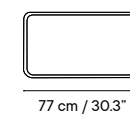

Collection available in:

STRUCTURE

Metal finishes p. 256

UPHOLSTERY

Outdoor fabrics p. 260

Outdoor technical leather p. 264

Dimensions in cm and inches
Medidas en cms y pulgadas

iSi 9087
Pouf