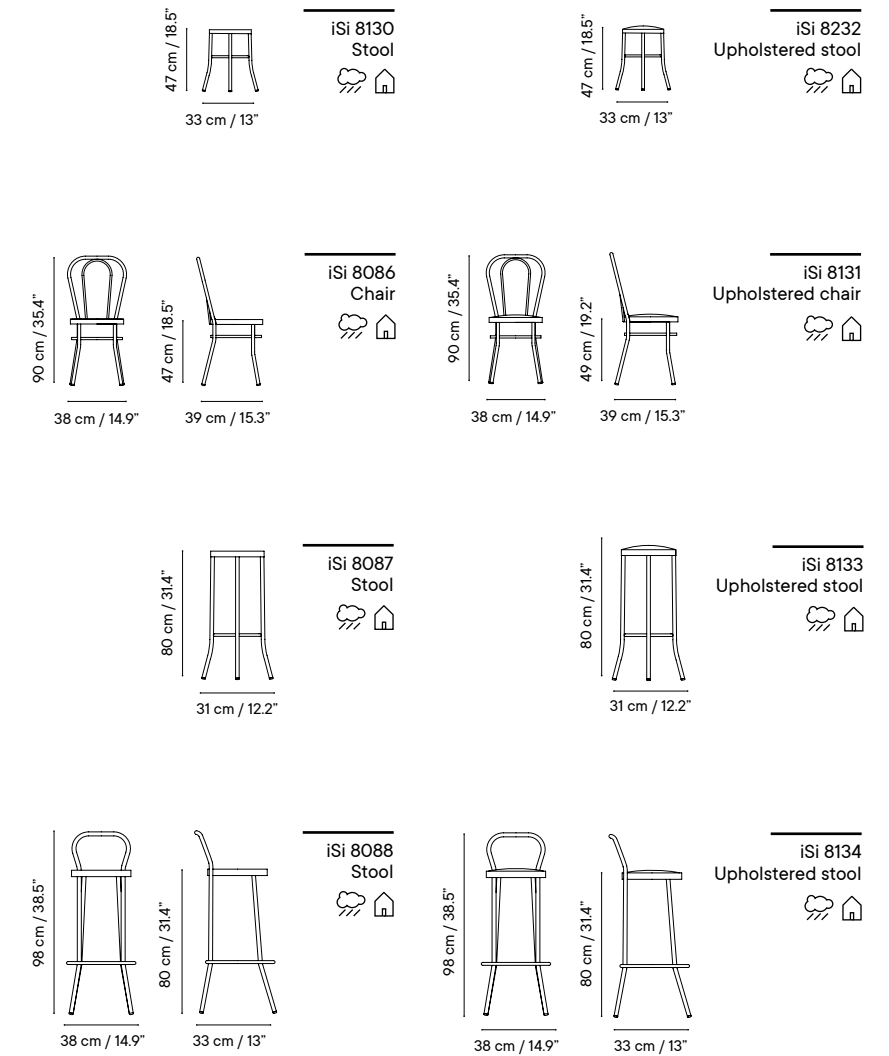

Collection available in:

STRUCTURE

Metal finishes p. 256

UPHOLSTERY

Outdoor fabrics p. 260

Outdoor technical leather p. 264

Dimensions in cm and inches
 Medidas en cms y pulgadas

iSi 8086
 Pine green
 RAL 6065