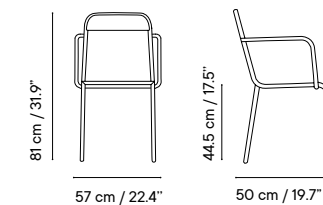

UPHOLSTERY

Outdoor fabrics p. 260

Outdoor technical leather p. 264

Dimensions in cm and inches
 Medidas en cms y pulgadas

iSi 9166 alum
 iSi 9170 steel
 Chair

iSi 9167 alum
 iSi 9171 steel
 armchair

iSi 9168 alum
 iSi 9172 steel
 Stool 79