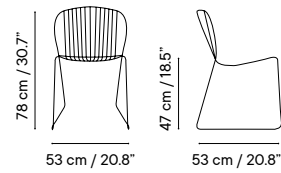

HPL or Solid Core p. 268

Porcelain p. 269

Dimensions in cm and inches
Medidas en cms y pulgadas

Dimensions in cm and inches
Medidas en cms y pulgadas

iSi 8072
Chair
Icons: chair, outdoor, indoor

iSi 8187
Pouf
NEW
Icons: pouf, outdoor, indoor