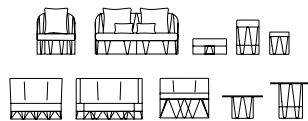

#bedesign

LAGARTO COLLECTION

PARADISO COLLECTION

ILMIODESIGN

ILMIODESIGN acts as iSiMAR's art director. With their pioneering and avant-garde design, Andrea Spada and Michele Corbani, supervise all of our collections, and help us create unique products, solutions and contemporary esthetics for the most innovative projects.