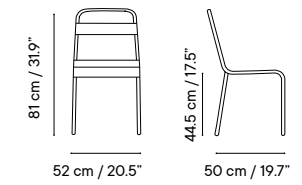

Collection available in:

STRUCTURE

Metal finishes p. 256

UPHOLSTERY

Outdoor fabrics p. 260

Outdoor technical leather p. 264

Dimensions in cm and inches
Medidas en cms y pulgadas

iSi 8055
Chair