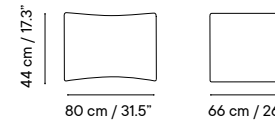

iSi 9144
Footrest
Icons: footrest, outdoor, indoor