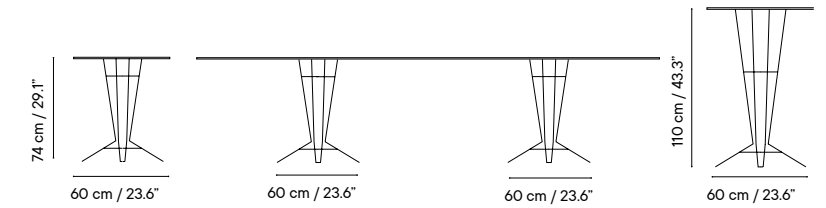

Collection available in:

STRUCTURE

Metal finishes p. 256

TABLE-TOP

Metal finishes p. 256

HPL or Solid Core p. 268

Dimensions in cm and inches
Medidas en cms y pulgadas

Height 74 cm / 29.1"