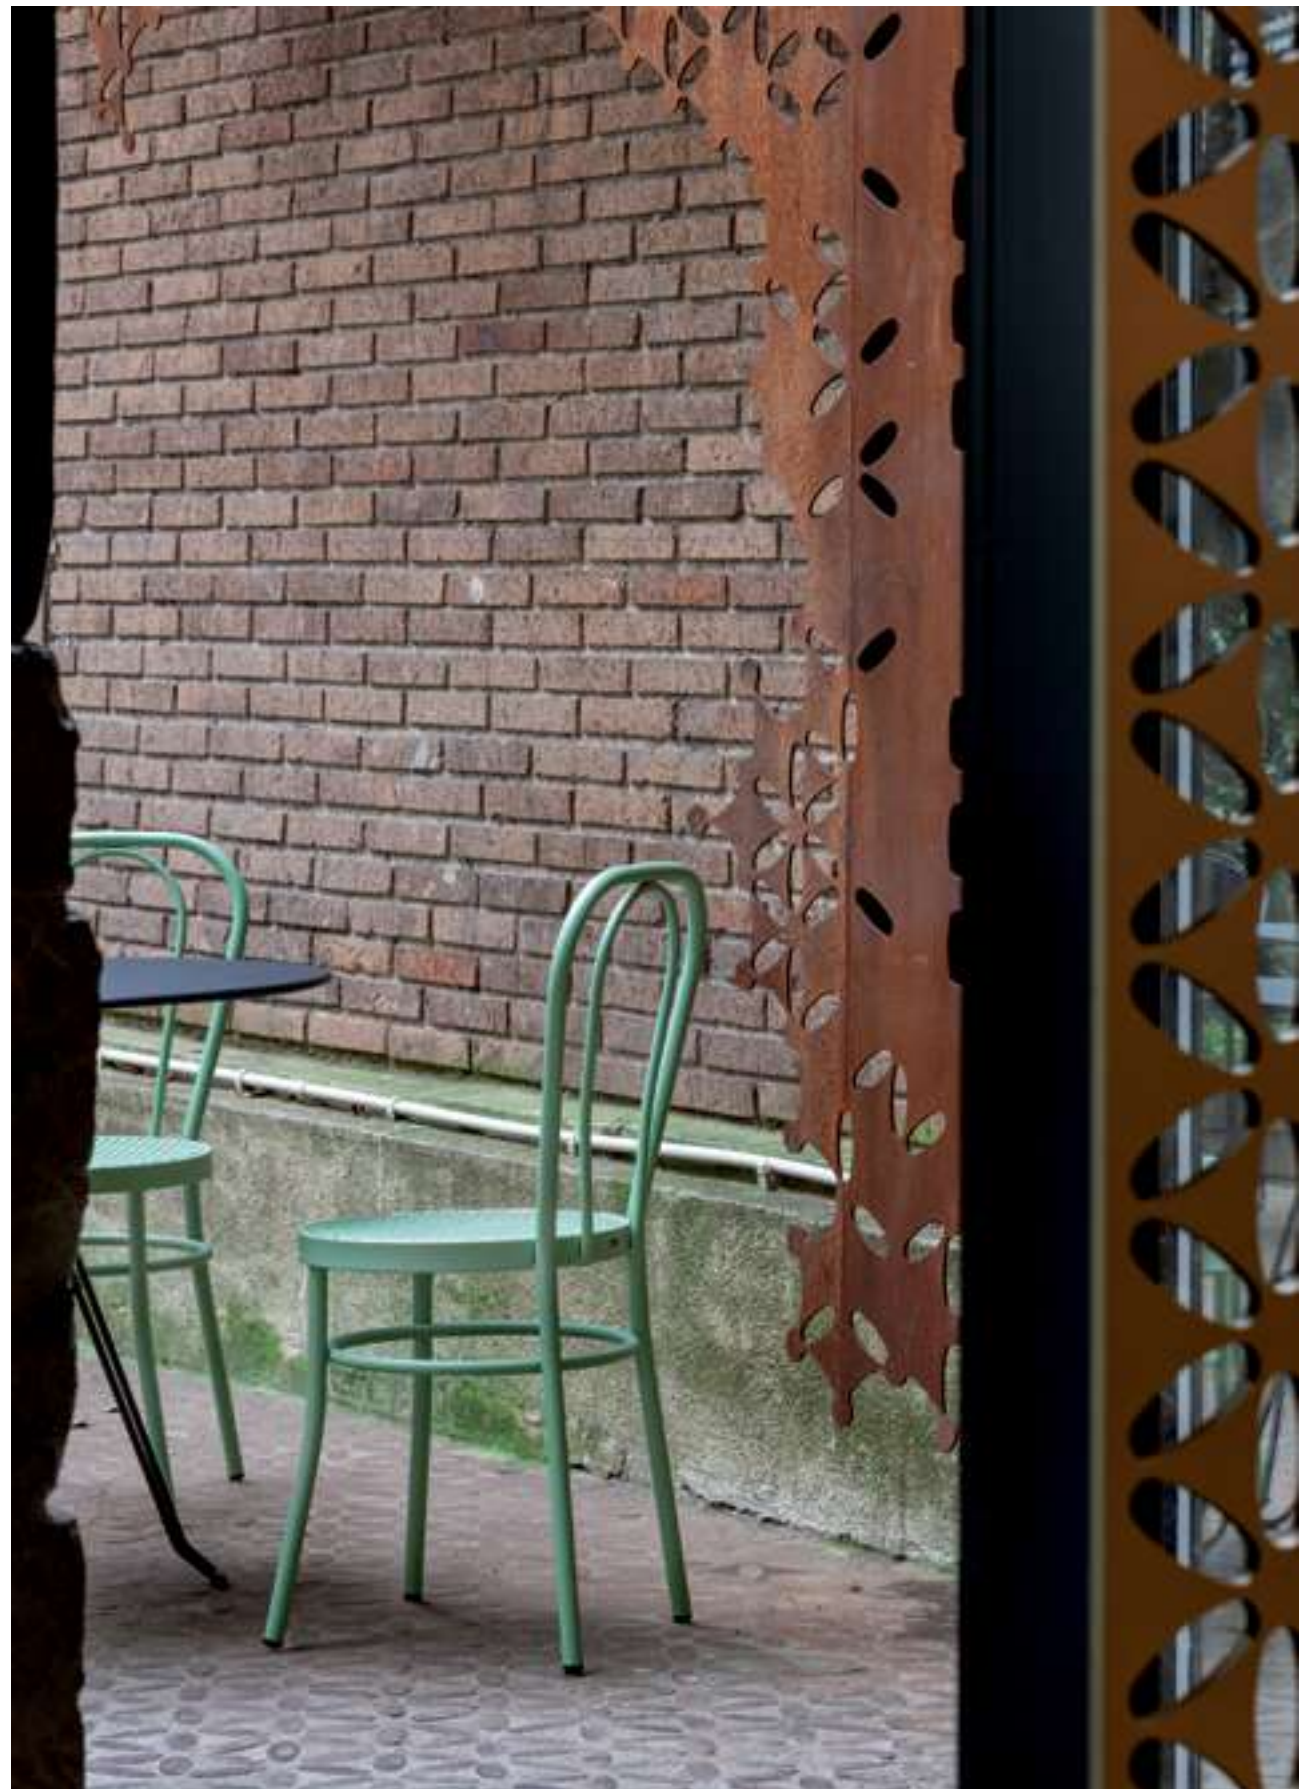

Puerto chair
Pastel green RAL 6019