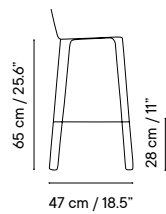

iSi 9138
Stool 65