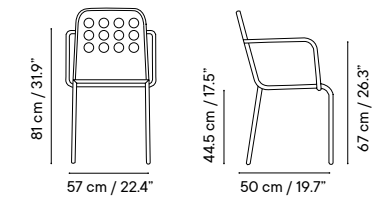

Collection available in:

STRUCTURE

Metal finishes p. 256

UPHOLSTERY

Outdoor fabrics p. 260

Outdoor technical leather p. 264

Dimensions in cm and inches
Medidas en cms y pulgadas

iSi 9210
Chair