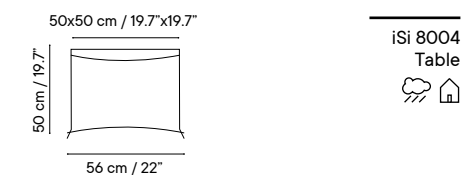

iSi 8004
Table