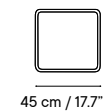

Collection available in:

STRUCTURE

Metal finishes p. 256

UPHOLSTERY

Outdoor fabrics p. 260

Outdoor technical leather p. 264

Dimensions in cm and inches
Medidas en cms y pulgadas

iSi 9087
Pouf