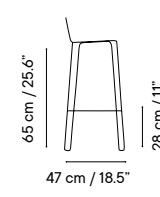

iSi 8068
Stool 65