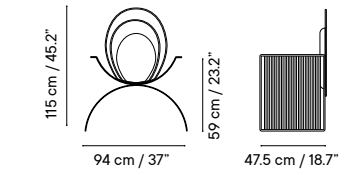

Romana

Designed by Teresa Sapey + Partners

Collection made of galvanized wire, polyester powder coated. Suitable for outdoor, indoor, and contract use.

Colección fabricada con varilla de acero galvanizado y lacado con polvo de poliéster. Apto para uso exterior, interior y contract.

Collection available in:

STRUCTURE

Metal finishes p. 256

UPHOLSTERY

Outdoor fabrics p. 260

Outdoor technical leather p. 264

TABLE-TOP

Metal finishes p. 256

HPL or Solid Core p. 268

Porcelain p. 269

iSi 8178
Throne
NEW
Icon representing outdoor and indoor use.