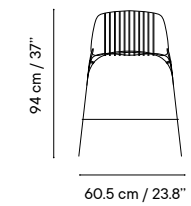

Colonial

Designed by iSiMAR

Collection made of galvanized wire, polyester powder coated. Suitable for outdoor, indoor, and contract use.

Colección fabricada con varilla de acero galvanizado y lacado con polvo de poliéster. Apto para uso exterior, interior y contract.

Collection available in:

STRUCTURE

Metal finishes p. 256

UPHOLSTERY

Outdoor fabrics p. 260

Outdoor technical leather p. 264