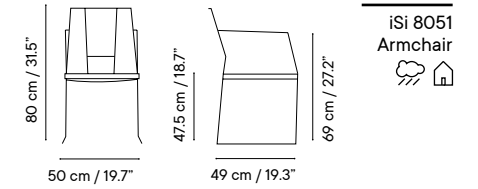

Collection available in:

STRUCTURE

Metal finishes p. 256

UPHOLSTERY

Outdoor fabrics p. 260

Outdoor technical leather p. 264

Dimensions in cm and inches
Medidas en cms y pulgadas

iSi 8011
Pine green
RAL 6005