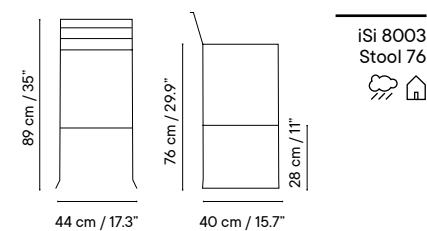

iSi 8003
Stool 76