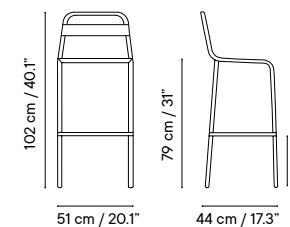

iSi 7204
Stool 79