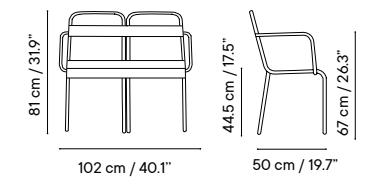

iSi 8059
Bench