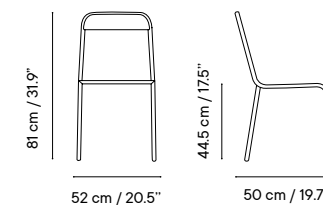

UPHOLSTERY

Outdoor fabrics p. 260

Outdoor technical leather p. 264

Dimensions in cm and inches
 Medidas en cms y pulgadas

iSi 9166 alum
 iSi 9170 steel
 Chair

iSi 9167 alum
 iSi 9171 steel
 armchair

iSi 9168 alum
 iSi 9172 steel
 Stool 79