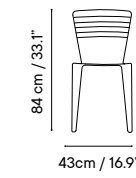

Collection available in:

STRUCTURE

Metal finishes p. 256

UPHOLSTERY

Outdoor fabrics p. 260

Outdoor technical leather p. 264

Dimensions in cm and inches
Medidas en cms y pulgadas

iSi 8034
Chair