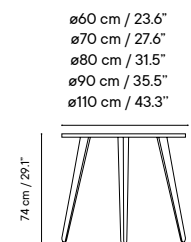

iSi 9083
iSi 9084
iSi 9085
iSi 9086
iSi 9125