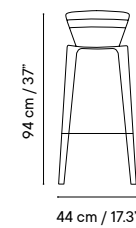

Collection available in:

STRUCTURE
Metal finishes p. 256

UPHOLSTERY
Outdoor fabrics p. 260
Outdoor technical leather p. 264

Dimensions in cm and inches
Medidas en cms y pulgadas

iSi 9135
Chair

iSi 9136
Armchair